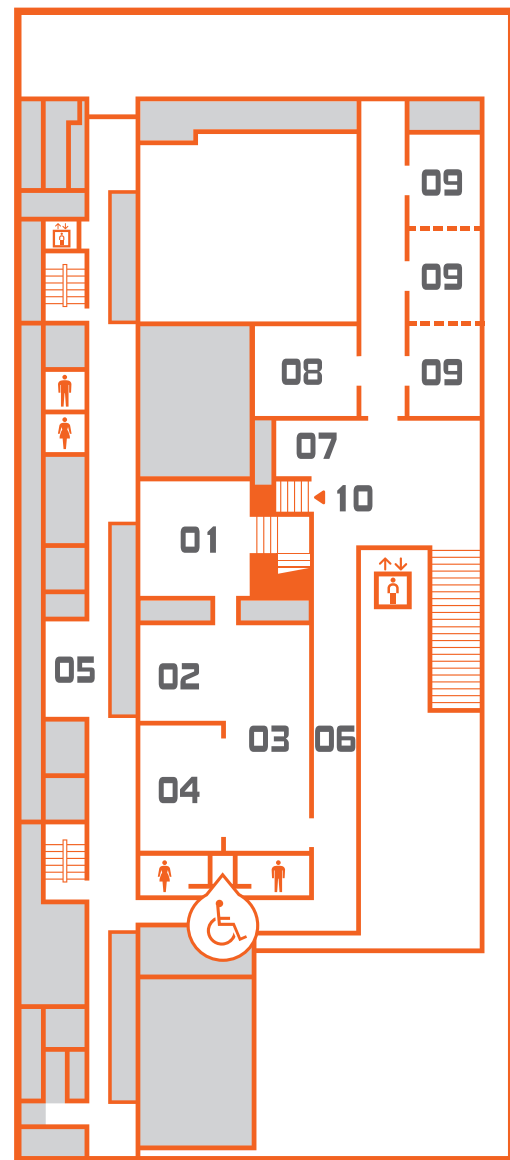

Facility Information

1F

2F

R

Experience facility

東京直下
72h
TOUR

- 01 : Entrance hall
- 02 : Reception
- 03 : Tsunami evacuation experience zone
- 04 : Base isolation layer
- 05 : Administration center

Learning facility

- 01 : Special zone for a Tokyo inland earthquake
- 02 : Zone for learning about living with disasters
- 03 : Self-help experience zone
- 04 : PC zone
- 05 : Operation room observation window
- 06 : Zone for self-help tips learning from past earthquakes
- 07 : Zone for disaster prevention information of local government
- 08 : Video hall
- 09 : Lecture rooms 1 to 3
- 10 : Rooftop garden entrance

Rooftop garden

Nursing room

No food and drink

No smoking in the whole building

No flash photography allowed

No mobile phone allowed