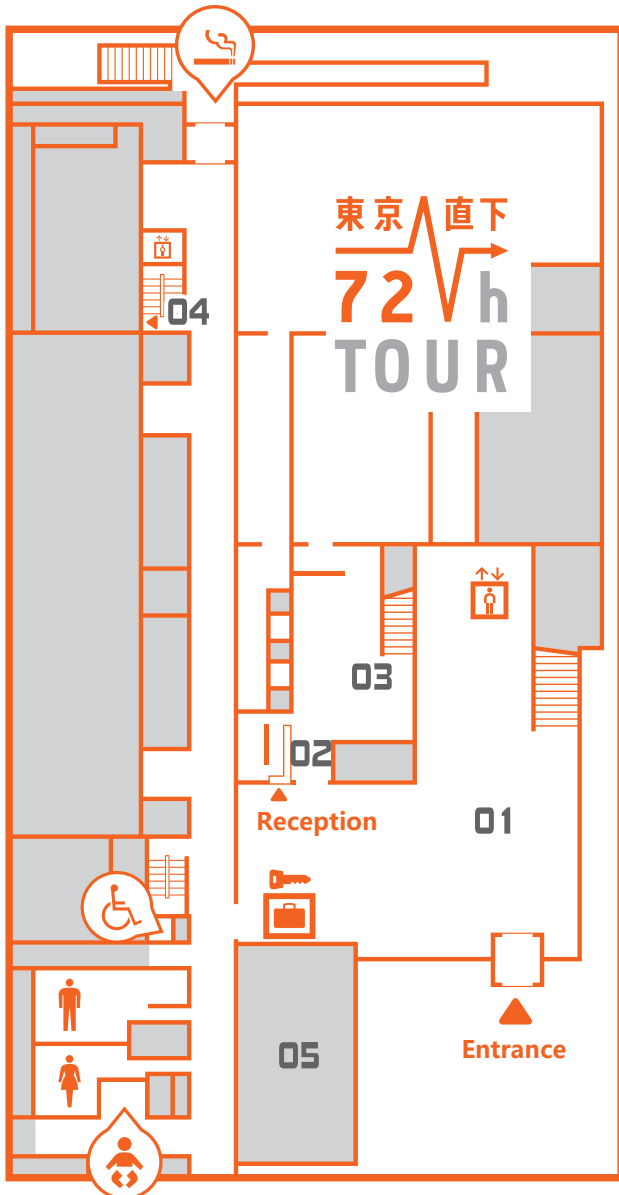

Facility Information

1F

2F

R

Experience facility

東京直下
72h
TOUR

- 01 : Entrance hall
- 02 : Reception
- 03 : Tsunami evacuation experience zone
- 04 : Base isolation layer
- 05 : Administration center

Learning facility

- 01 : Special zone for a Tokyo inland earthquake
- 02 : Zone for learning about living with disasters
- 03 : Self-help experience zone
- 04 : PC zone
- 05 : Operation room observation window
- 06 : Zone for self-help tips learning from past earthquakes
- 07 : Zone for disaster prevention information of local government
- 08 : Video hall
- 09 : Lecture rooms 1 to 3
- 10 : Rooftop garden entrance

Rooftop garden

Nursing room

No food and drink

No smoking in the whole building

No flash photography allowed

No mobile phone allowed