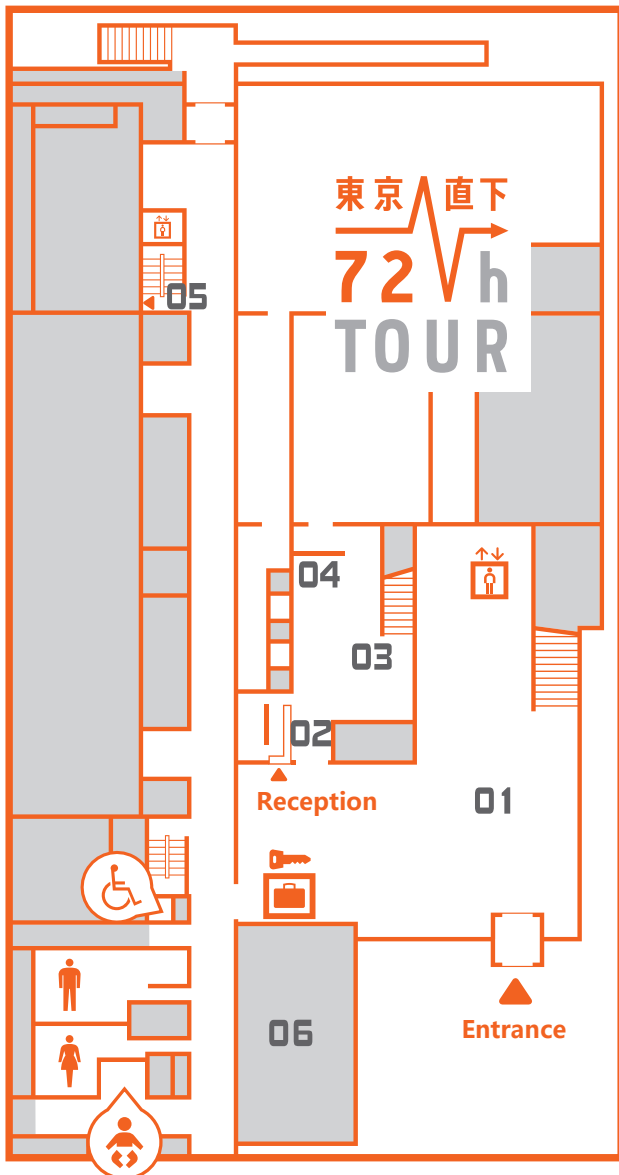

# Facility Information

1F

2F

R

**Experience facility**

- 02 : Reception
- 03 : Tsunami evacuation experience zone
- 04 : Zone for learning about living with disasters
- 05 : Base isolation layer
- 01 : Entrance hall
- 06 : Administration center

**Learning facility**

- 03 : Special zone for a Tokyo inland earthquake
- 04 : Zone for self-help tips learning from past earthquakes
- 05 : Video hall
- 06 : Lecture rooms 1 to 3
- 07 : Rooftop garden entrance
- 01 : Self-help experience zone
- 02 : Operation room observation window

**Rooftop garden**

Nursing room

No food and drink

No smoking in the whole building

No flash photography allowed

No mobile phone allowed