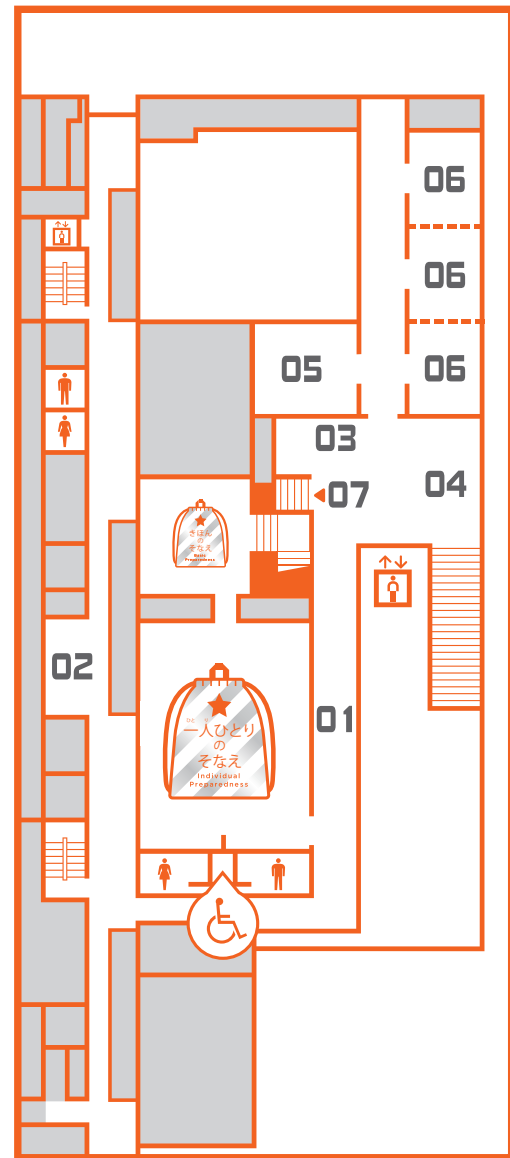

# Facility Information

1F

2F

R

**Experience facility**

- 02 : Reception
- 03 : Tsunami evacuation experience zone
- 04 : Zone for learning about living with disasters
- 05 : Base isolation layer
- 01 : Entrance hall
- 06 : Administration center

**Learning facility**

- 03 : Special zone for a Tokyo inland earthquake
- 04 : Zone for self-help tips learning from past earthquakes
- 05 : Video hall
- 06 : Lecture rooms 1 to 3
- 07 : Rooftop garden entrance
- 01 : Self-help experience zone
- 02 : Operation room observation window

**Rooftop garden**

Nursing room

No food and drink

No smoking in the whole building

No flash photography allowed

No mobile phone allowed